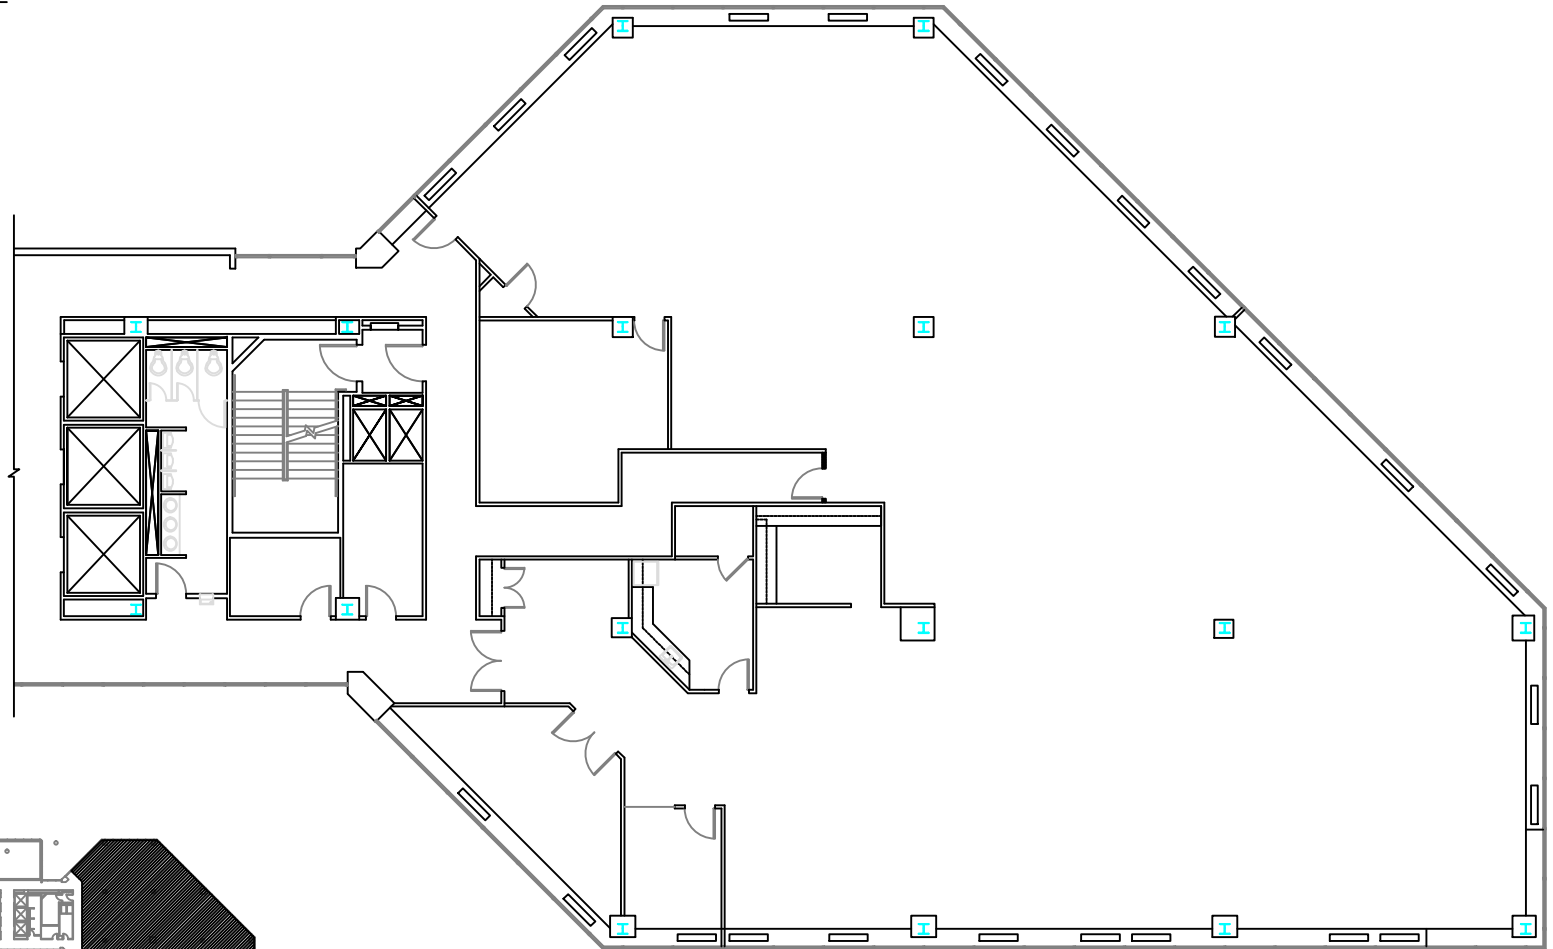

4 Stamford Plaza
5th Floor – Suite 502
10,867 RSF

Margaret Carlson
203-328-3605
mcarlson@rfr.com

KEY PLAN