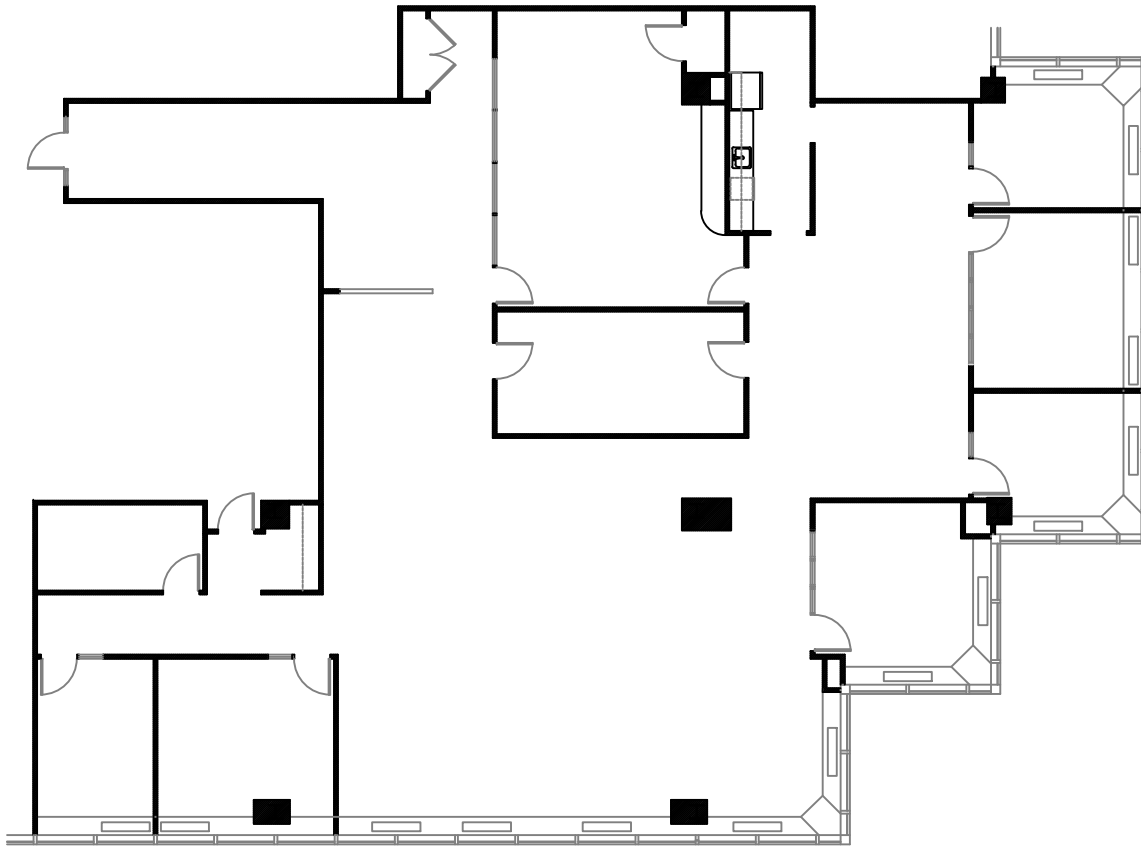

2 Stamford Plaza
11th Floor – Suites 1102
6,440 RSF

Margaret Carlson
203-328-3605
mcarlson@rfr.com

KEY PLAN