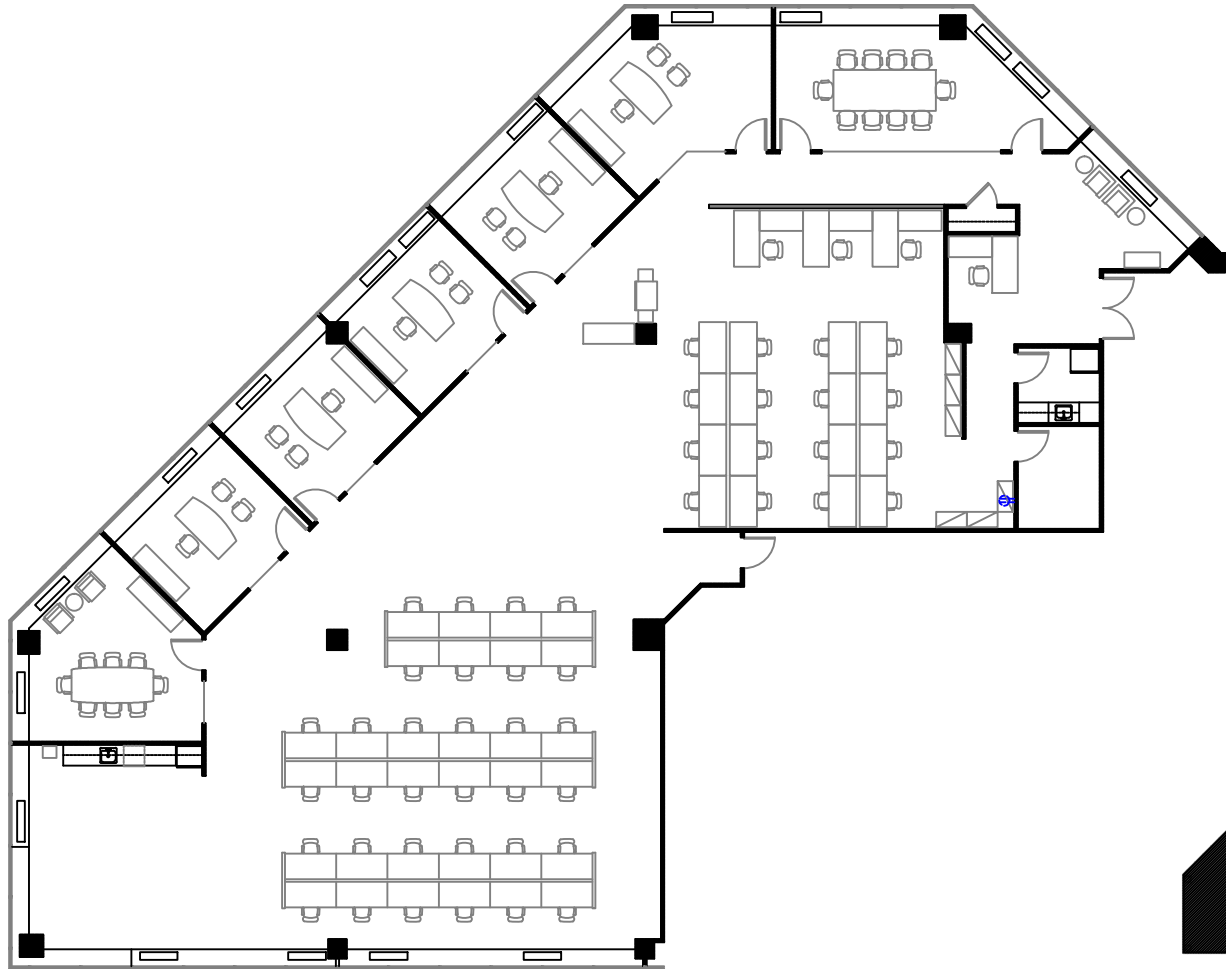

4 Stamford Plaza
5th Floor – Suite 510
8,748 RSF

Margaret Carlson
203-328-3605
mcarlson@rfr.com

KEY PLAN