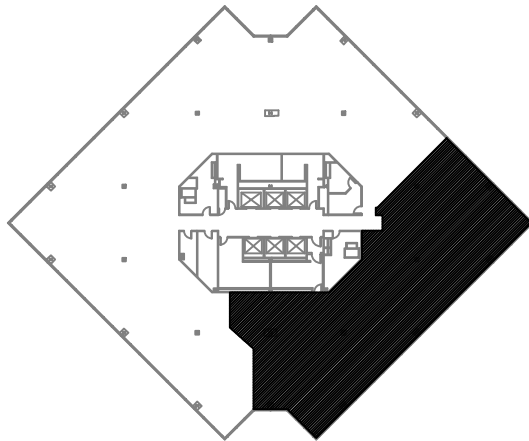

3 Stamford Plaza
12th Floor – Suite 1200
8,054 RSF

Margaret Carlson
203-328-3605
mcarlson@rfr.com

KEY PLAN